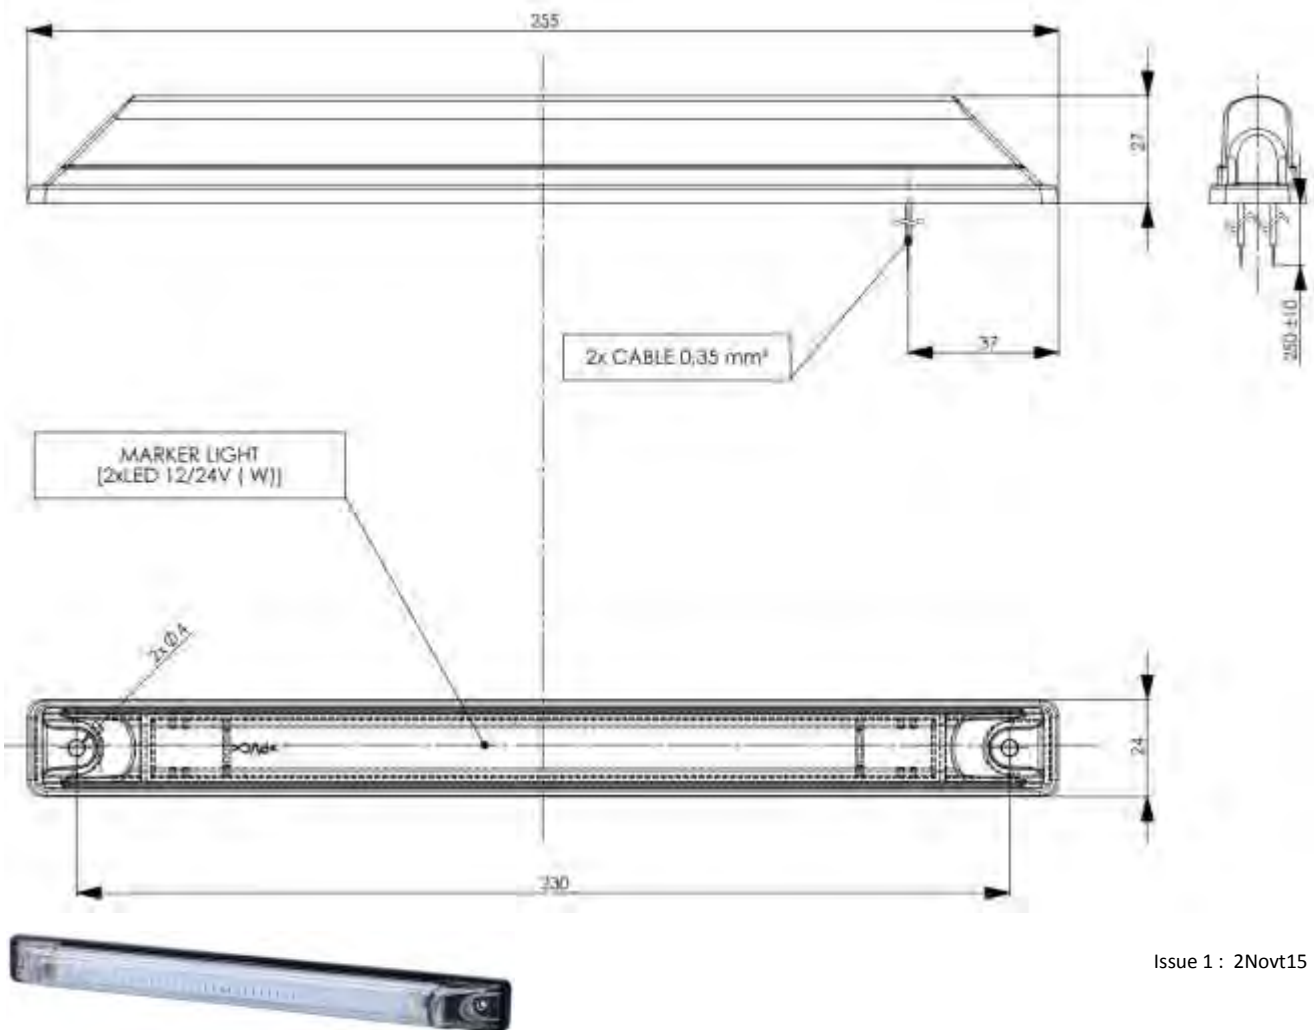

PRODUCT DATA SHEET

Part Number:

CMLD472

Description: Front Marker Lamp, long

Colour: White

Voltage: 12/24Vdc

Cable: 2 x 0.35mm² x 0.25m

Dimensions:

Issue 1 : 2Nov15

WAVENEY TOWING AND LEISURE

Part of DanHIRE Trailers Limited

TEL: MIKE DANIELS 07860 452421