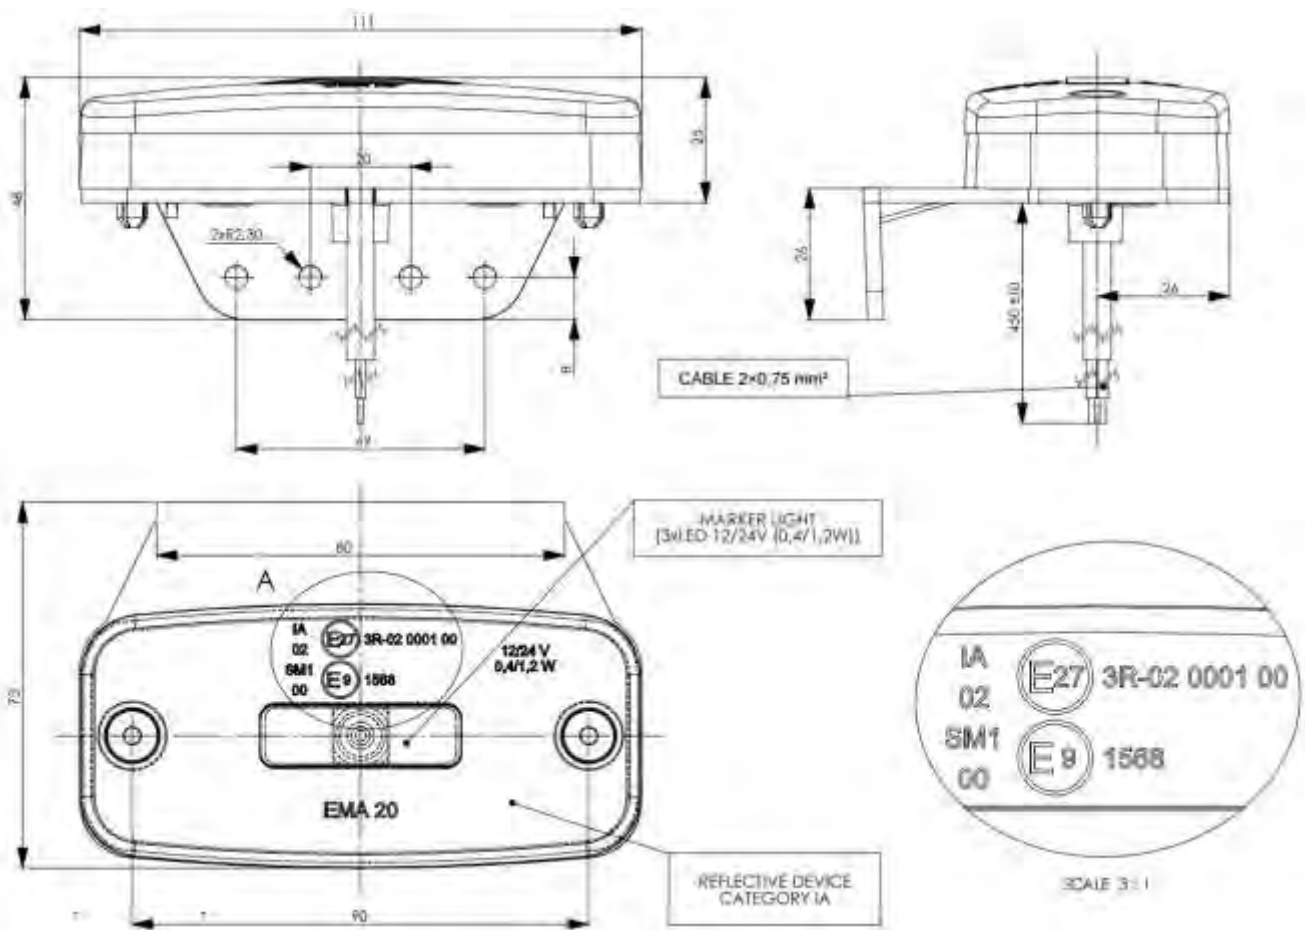

CMLD096

Voltage: White

Dimensions (mm): 12/24Vdc

PRODUCT DATA SHEET

Part Number:

CMLD127

Description: LED Marker Lamp with reflective device

Colour: White

Part Number:

CMLD180

Description: Marker Lamp with reflective device, hanging

Colour: Amber

Voltage: 12/24Vdc

Cable: 2 x 0.75mm² x 0.45m

Dimensions:

Issue 1 : 2Nov15

www.waveneytowingandleisure.co.uk

PRODUCT DATA SHEET

Part Number:

CMLD273

Description: Marker Lamp with reflective device

Colour: Red

Voltage: 12/24Vdc

Cable: 2 x 0.75mm² x 0.45m