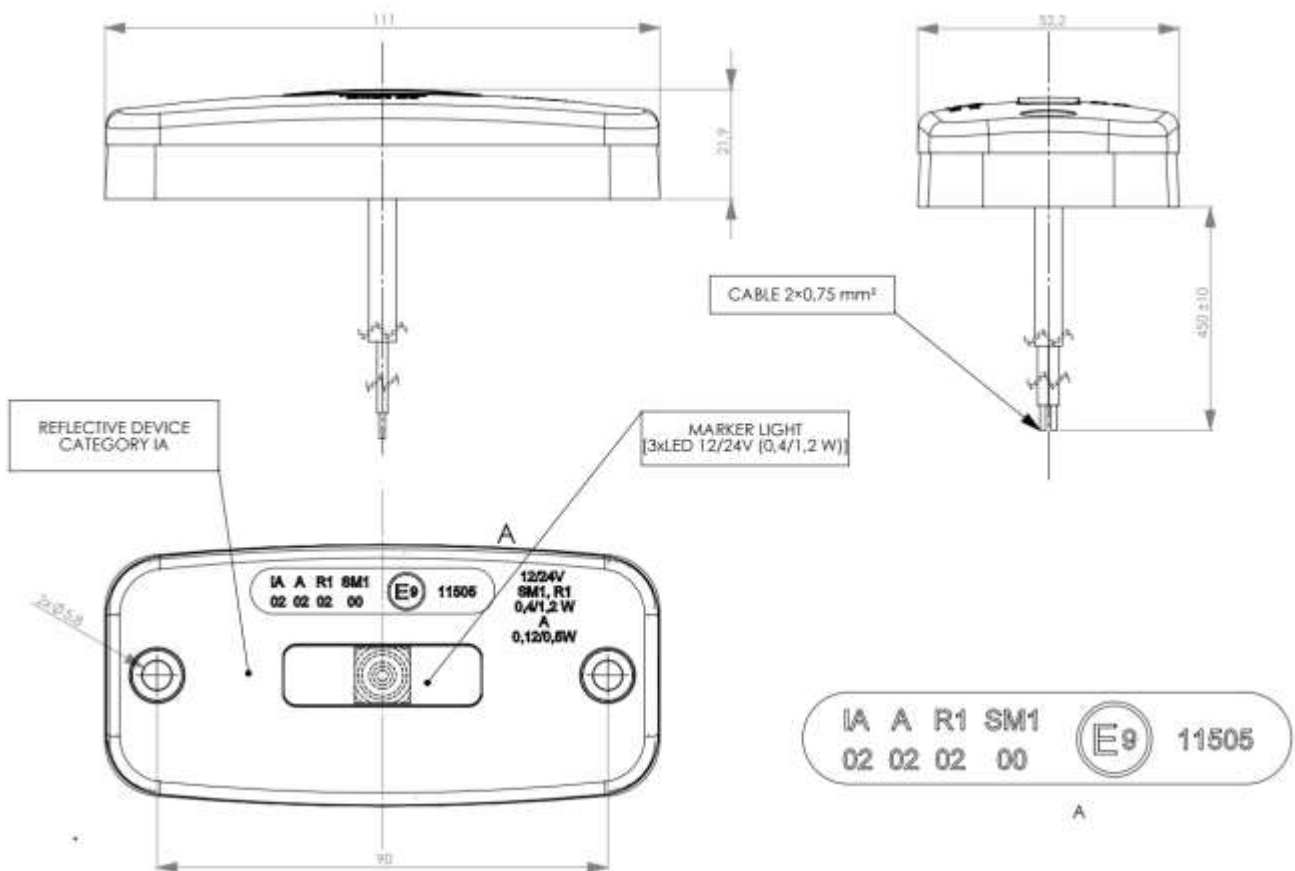

PRODUCT DATA SHEET

Part Number:

CMLD185

Description: Marker Lamp with reflective device

Colour: Amber

Voltage: 12/24Vdc

Cable: 2 x 0.75mm² x 0.45m

Dimensions:

Issue 1 : 2Nov15

WAVENEY TOWING AND LEISURE

Part of DanHIRE Trailers Limited

TEL: MIKE DANIELS 07860 452421

www.waveneytowingandleisure.co.uk