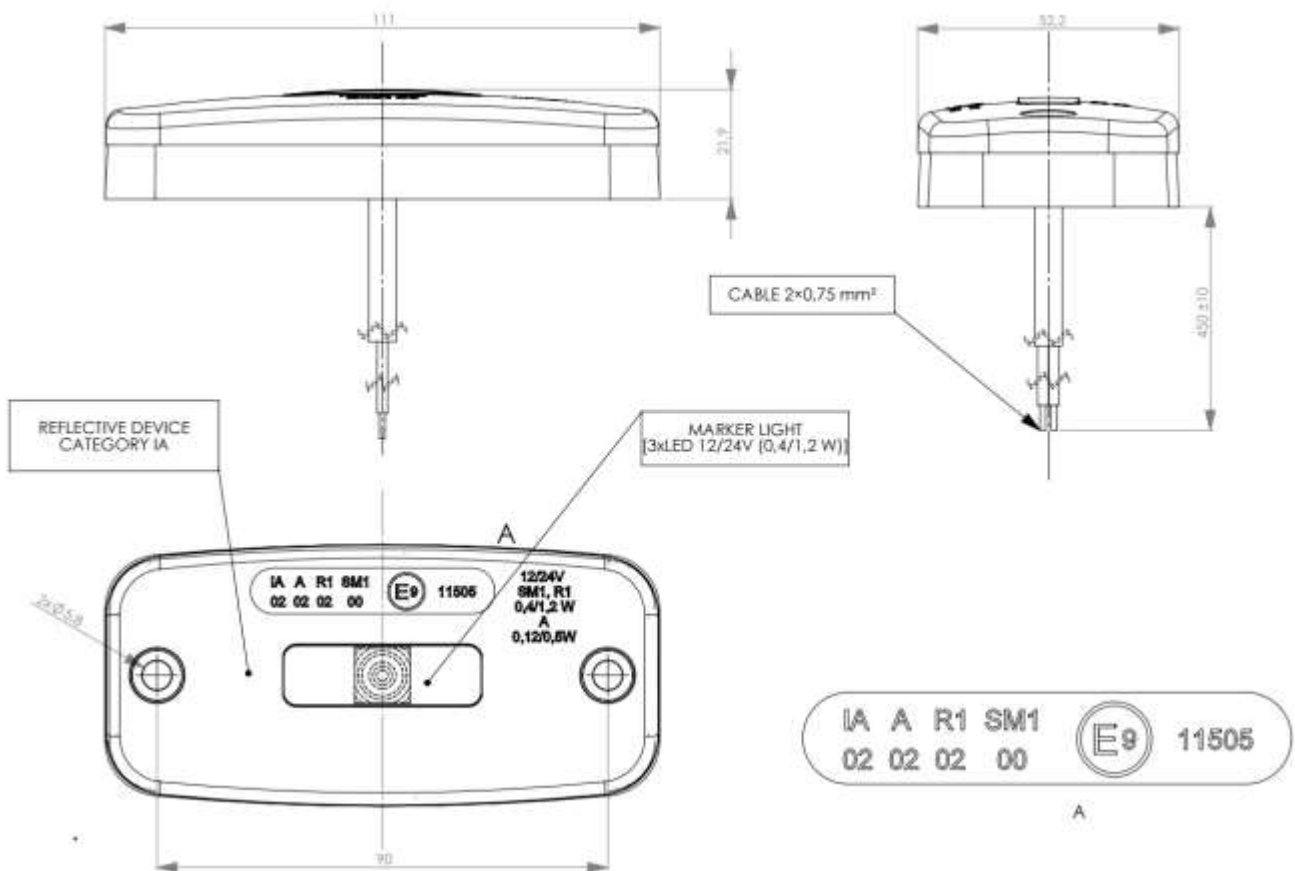

PRODUCT DATA SHEET

Part Number:

CMLD273

Description: Marker Lamp with reflective device

Colour: Red

Voltage: 12/24Vdc

Cable: 2 x 0.75mm² x 0.45m

Dimensions:

Issue 1 : 2Nov15

WAVENEY TOWING AND LEISURE

Part of DanHIRE Trailers Limited

TEL: MIKE DANIELS 07860 452421

www.waveneytowingandleisure.co.uk