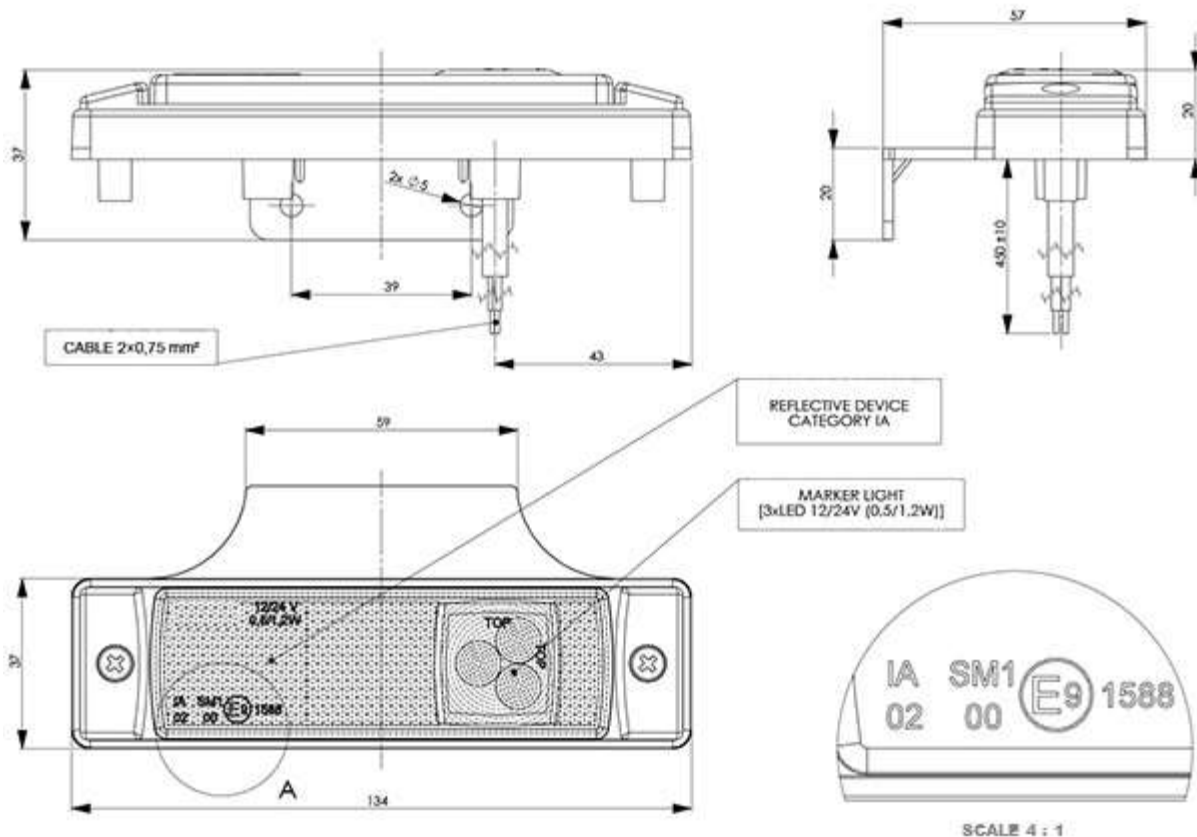

CMLD096

Voltage: White

Dimensions (mm): 12/24Vdc

PRODUCT DATA SHEET

Part Number:

CMLD127

Description: LED Marker Lamp with reflective device

Colour: White

Part Number: CMLD128

Description: LED Marker Lamp with reflective device

Colour: Amber

Voltage: 12/24Vdc

Dimensions (mm):

Issue 1 : 30Oct15

WAVENEY TOWING AND LEISURE

Part of DanHIRE Trailers Limited

Part Number:

CMLD180

Description: Marker Lamp with reflective device, hanging

Colour: Amber

Voltage: 12/24Vdc

Cable: 2 x 0.75mm² x 0.45m

Dimensions:

Issue 1 : 2Nov15