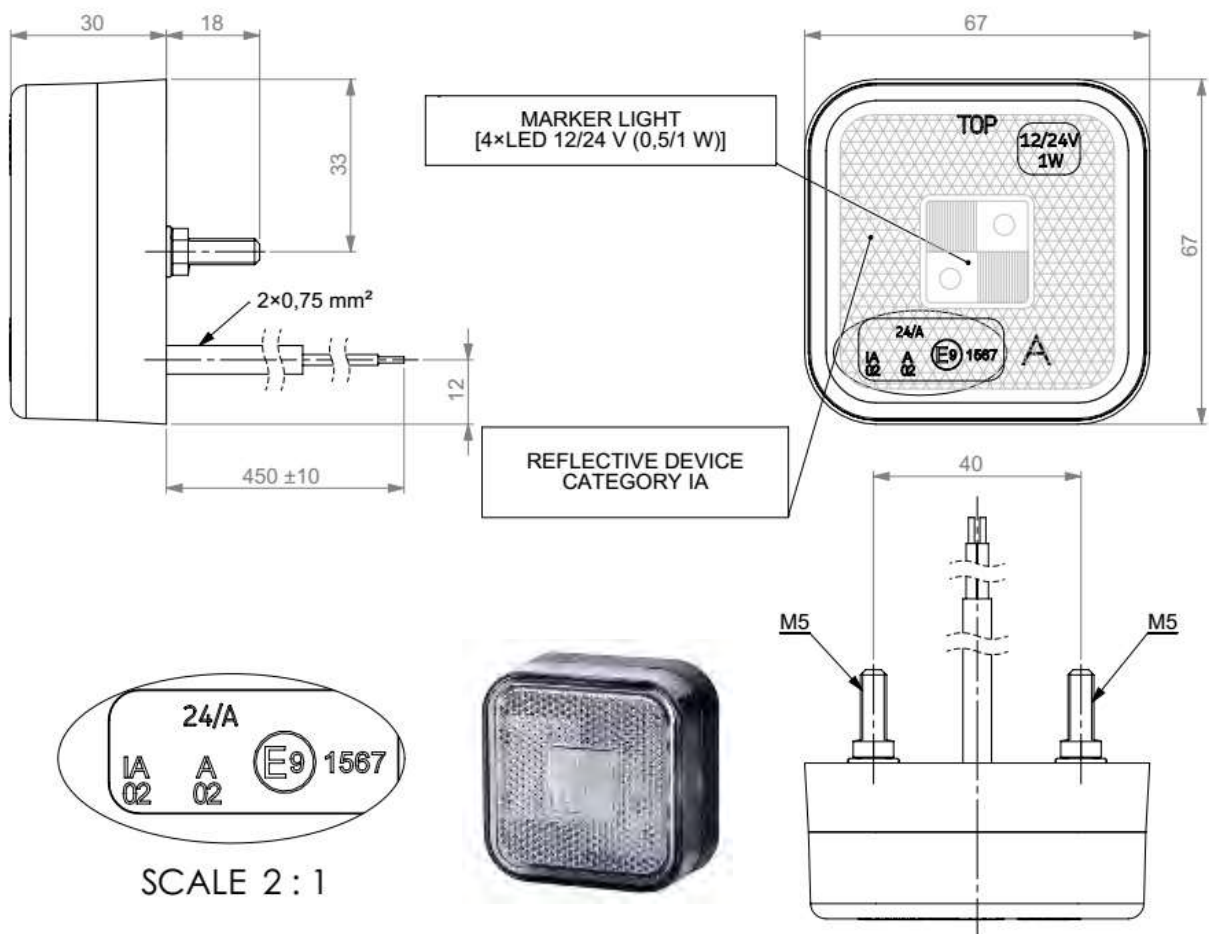

CMLD096

Voltage: White

Dimensions (mm): 12/24Vdc

PRODUCT DATA SHEET

Part Number:

CMLD127

Description: LED Marker Lamp with reflective device

Colour: White

Part Number: CMLD128

Description: LED Marker Lamp with reflective device

Colour: Amber

Voltage: 12/24Vdc

Dimensions (mm):

Issue 1 : 30Oct15

WAVENEY TOWING AND LEISURE

Part of DanHIRE Trailers Limited

Part Number:

CMLD180

Description: Marker Lamp with reflective device, hanging

Colour: Amber

Voltage: 12/24Vdc

Cable: 2 x 0.75mm² x 0.45m

Dimensions:

Issue 1 : 2Nov15