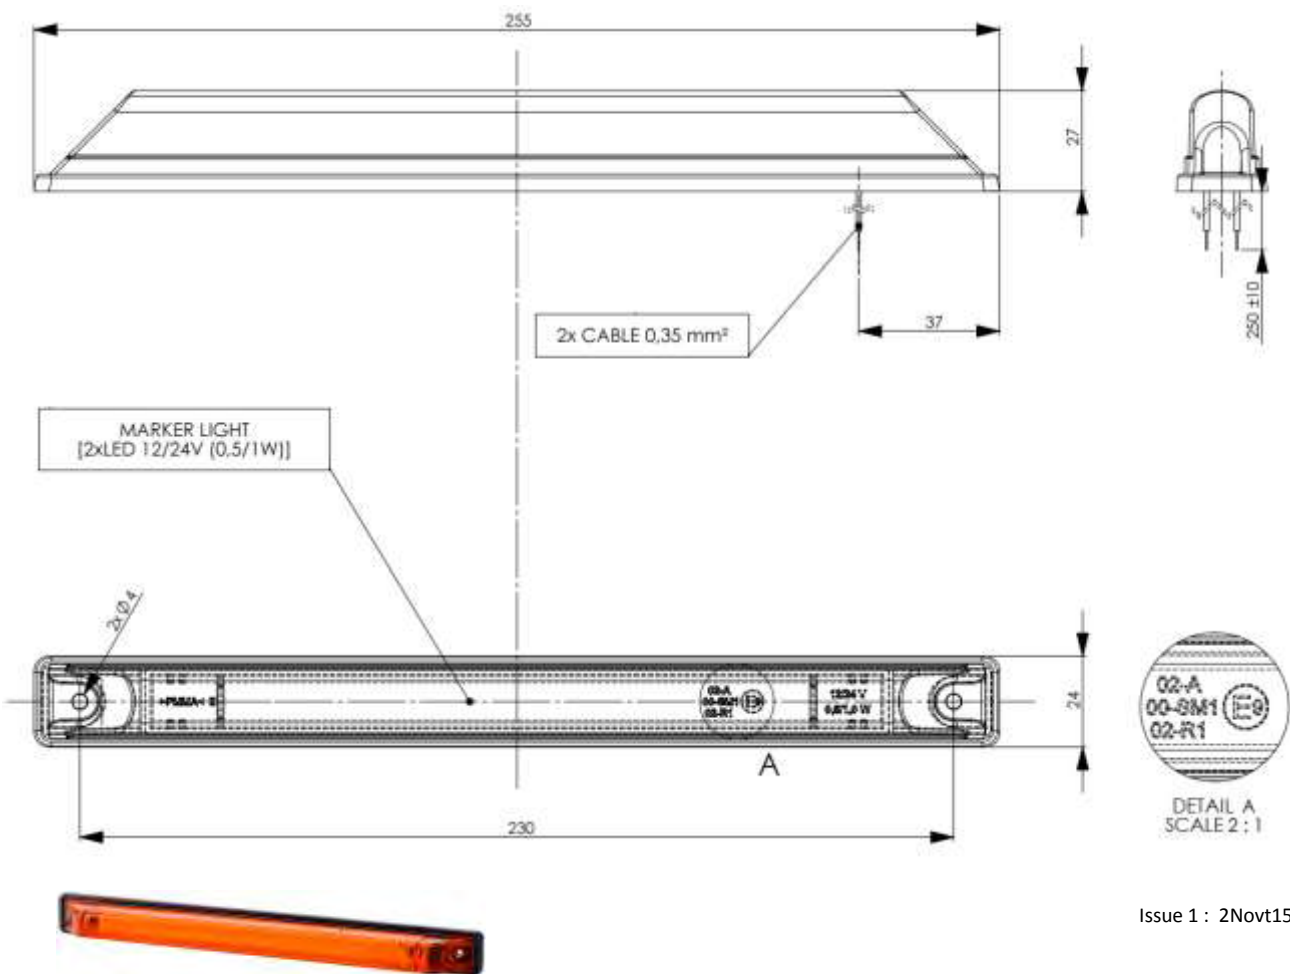

PRODUCT DATA SHEET

Part Number:

CMLD562

Description: Marker Lamp, long

Colour: Amber

Voltage: 12/24Vdc

Cable: 2 x 0.35mm² x 0.25m

Dimensions:

Issue 1 : 2Novt15

WAVENEY TOWING AND LEISURE

Part of DanHIRE Trailers Limited

TEL: MIKE DANIELS 07860 452421

www.waveneytowingandleisure.co.uk