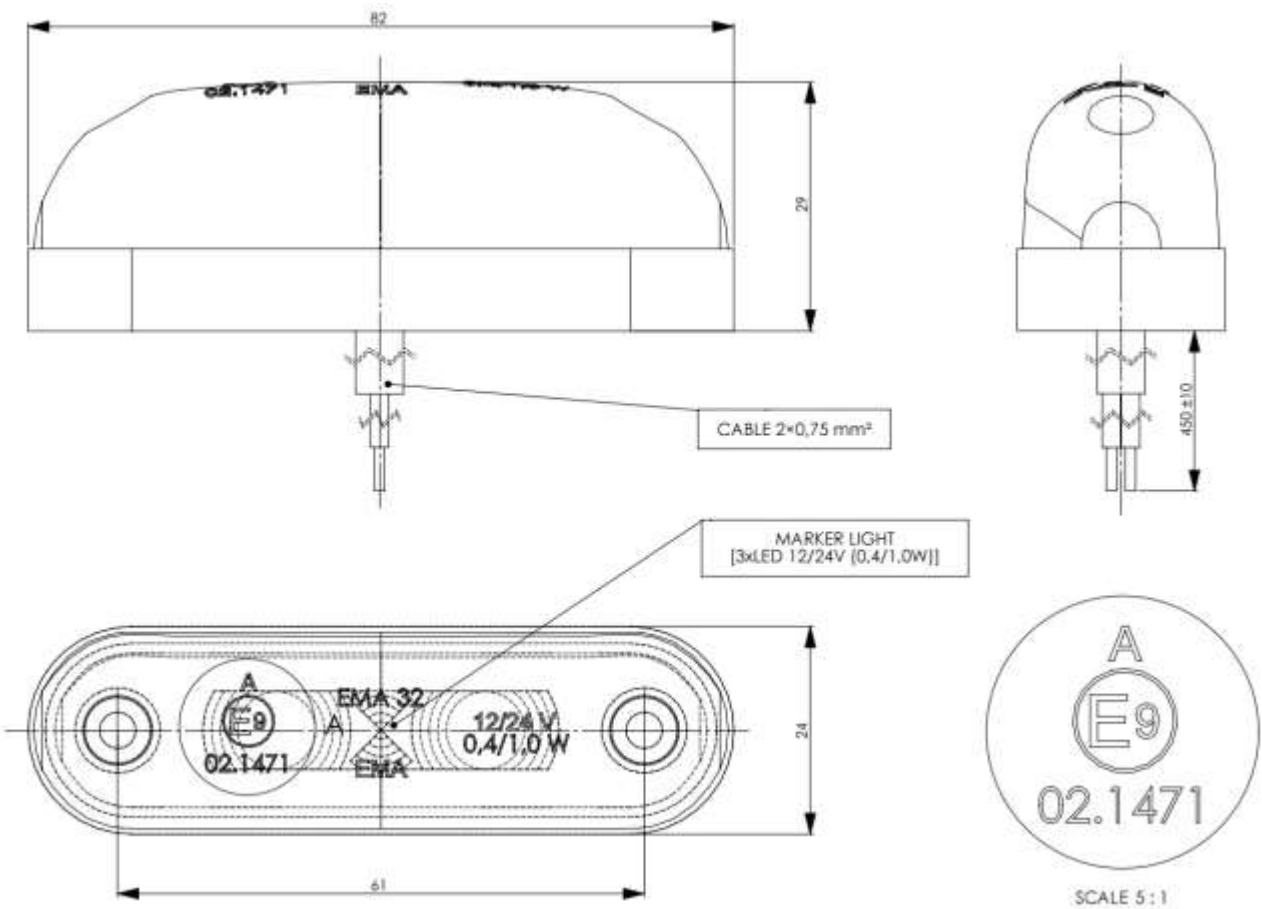

www.waveneytowingandleisure.co.uk

PRODUCT DATA SHEET

Part Number:

CMLD273

Description: Marker Lamp with reflective device

Colour: Red

Voltage: 12/24Vdc

Cable: 2 x 0.75mm² x 0.45m

CMLD370

Description: Front Marker Lamp, oval

Colour: White

Voltage: 12/24Vdc

Cable: 2 x 0.75mm² x 0.45m

Dimensions:

Issue 1 : 2Nov15

WAVENEY TOWING AND LEISURE