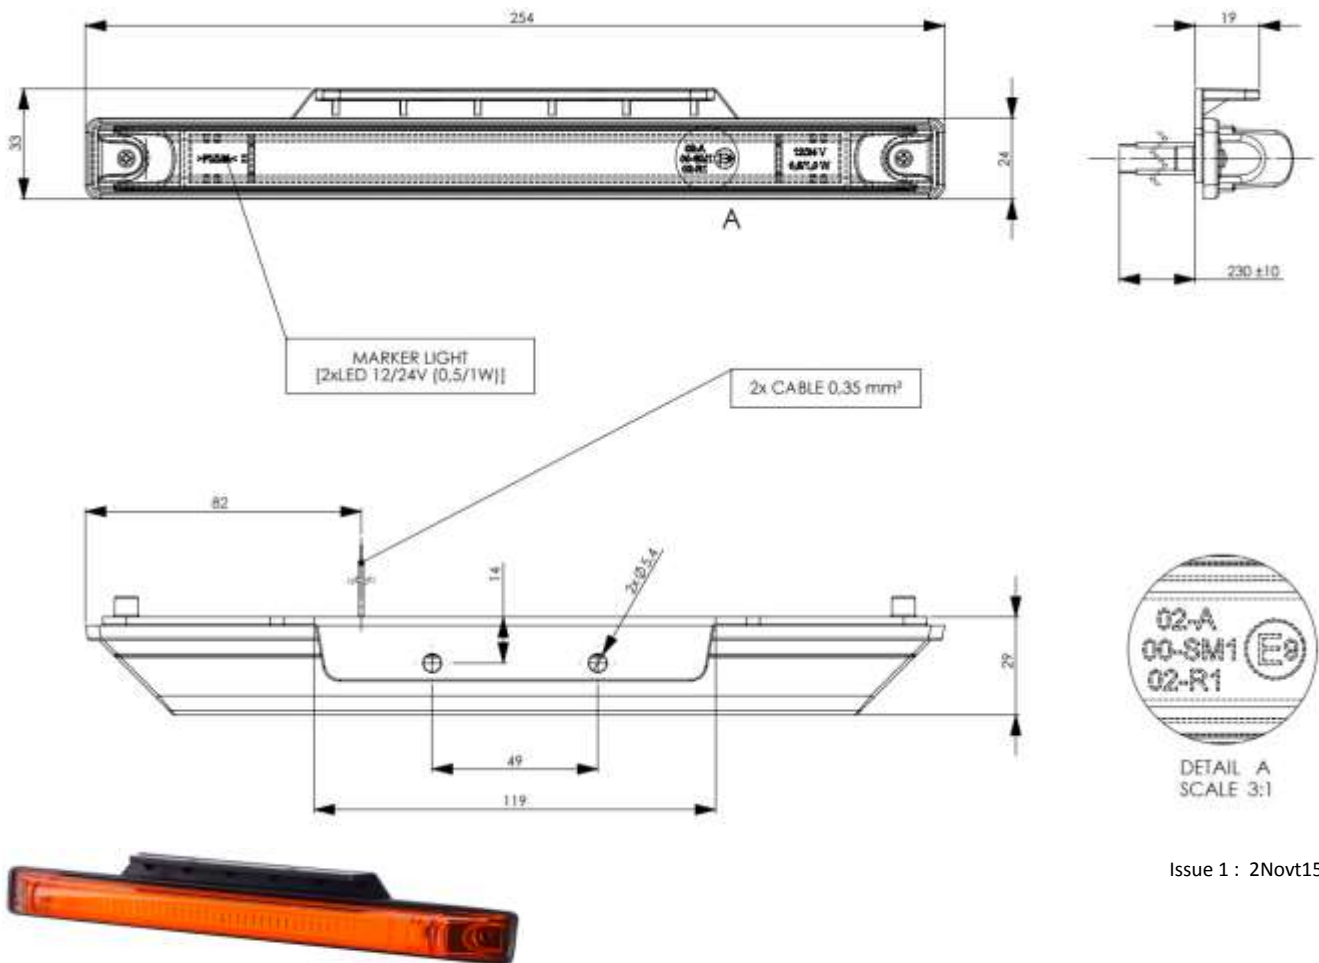

PRODUCT DATA SHEET

Part Number:

CMLD565

Description: Side Marker Lamp, long with holder

Colour: Amber

Voltage: 12/24Vdc

Cable: 2 x 0.35mm² x 0.25m

Dimensions:

Issue 1 : 2Nov15

WAVENEY TOWING AND LEISURE

Part of DanHIRE Trailers Limited

TEL: MIKE DANIELS 07860 452421

www.waveneytowingandleisure.co.uk