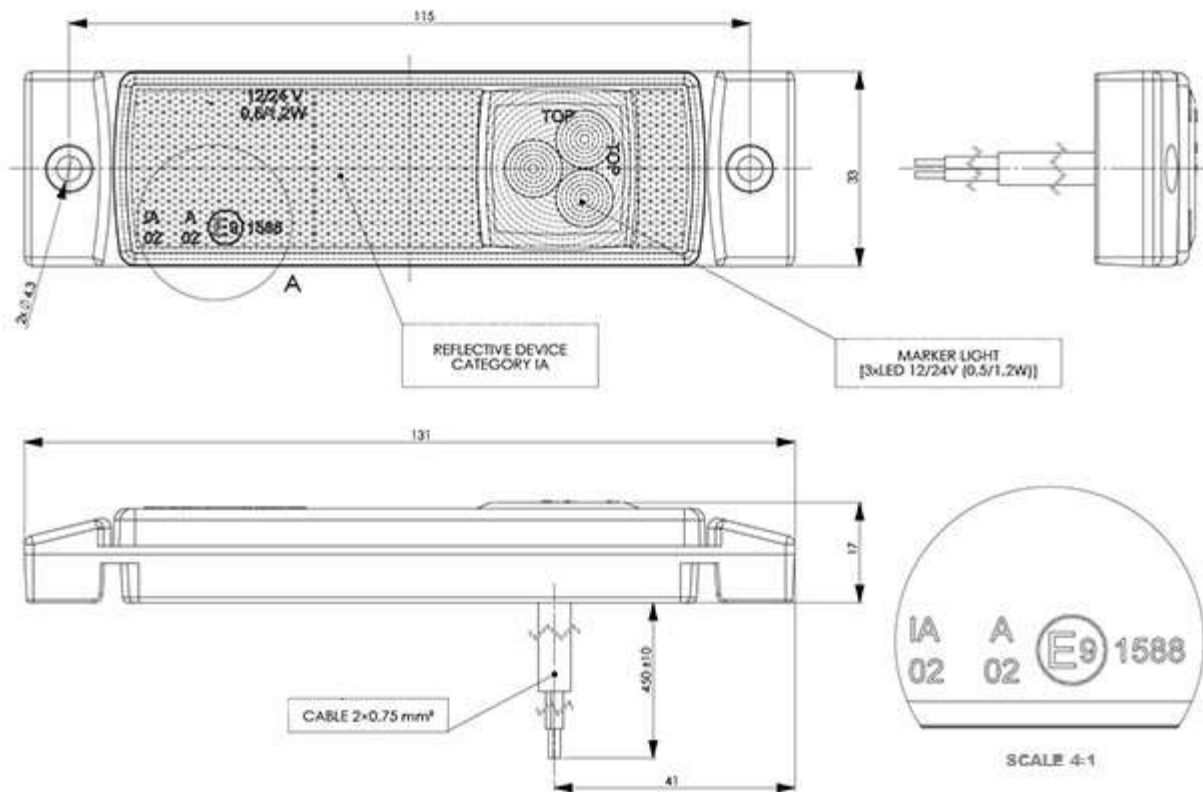

PRODUCT DATA SHEET

Part Number:

CMLD127

Description: LED Marker Lamp with reflective device

Colour: White

Voltage: 12/24Vdc

Dimensions (mm):