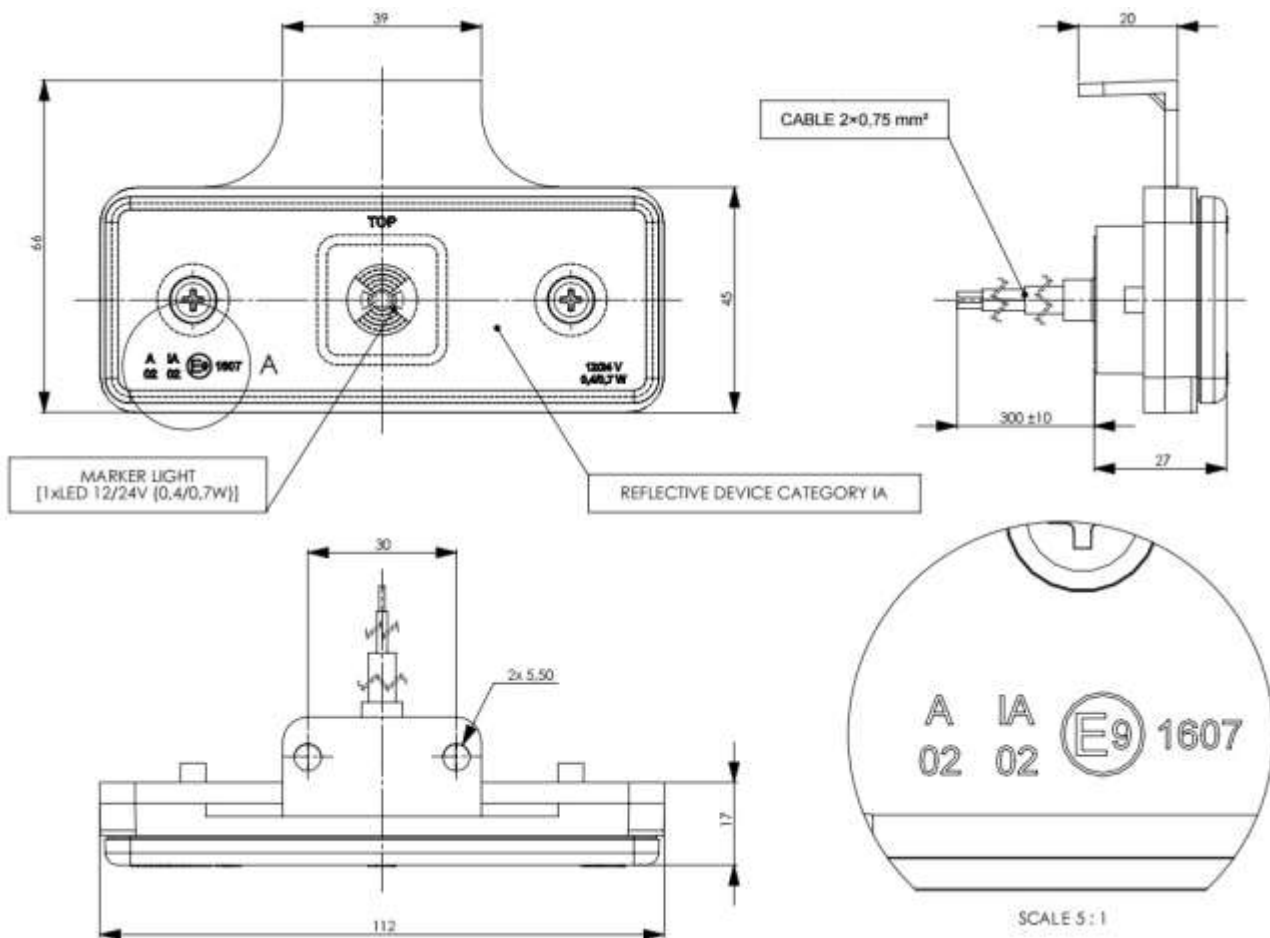

PRODUCT DATA SHEET

Part Number:

CMLD160

Description: Marker Lamp with reflective device, hanging

Colour: White

Voltage: 12/24Vdc

Cable: 2 x 0.75mm² x 0.3m

Dimensions:

Issue 1 : 2Nov15

WAVENEY TOWING AND LEISURE

Part of DanHIRE Trailers Limited

TEL: MIKE DANIELS 07860 452421

www.waveneytowingandleisure.co.uk