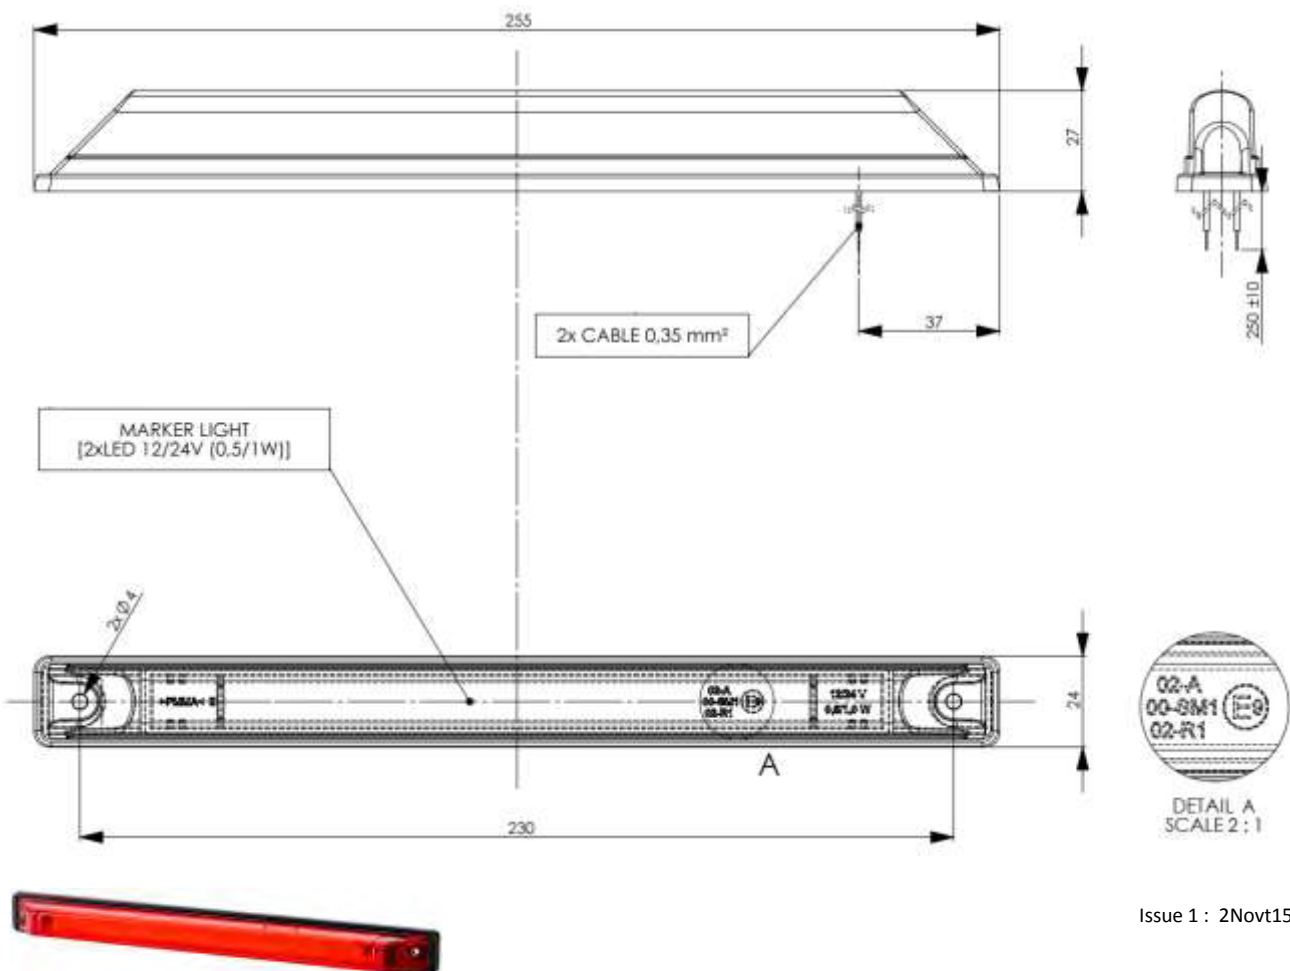

PRODUCT DATA SHEET

Part Number:

CMLD473

Description: Rear Marker Lamp, long

Colour: Red

Voltage: 12/24Vdc

Cable: 2 x 0.35mm² x 0.25m

Dimensions: